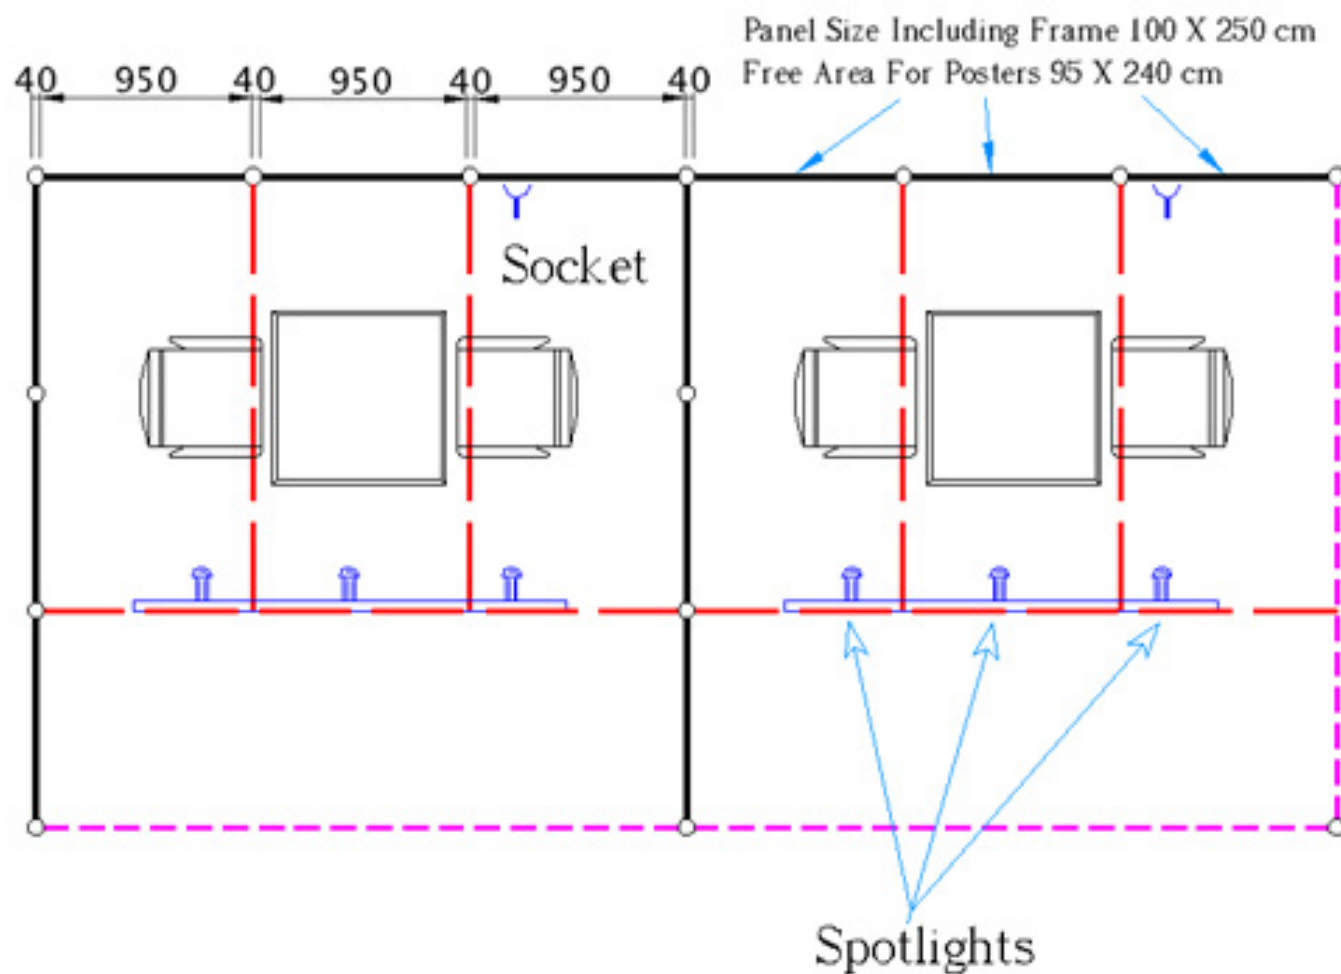

Standard Shell Scheme Stand, Size 3 X 3

20 X 194 cm
20 X 95 cm

Standard Shell Scheme Stand Size: 4 X 3 meters