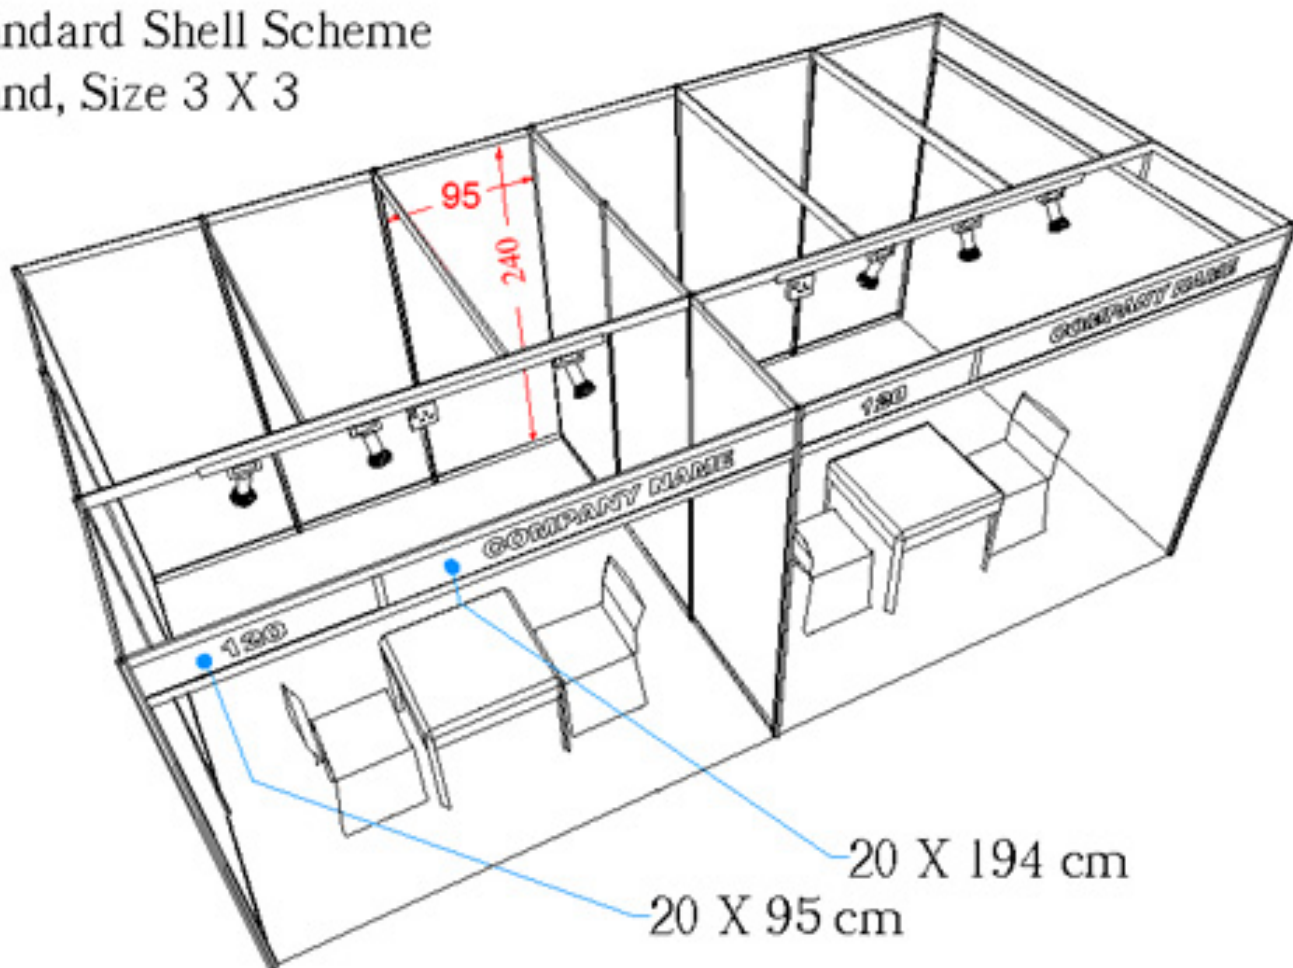

Standard Shell Scheme Stand, Size 3 X 3

20 X 194 cm
20 X 95 cm

Standard Shell Scheme Stand Size: 4 X 3 meters